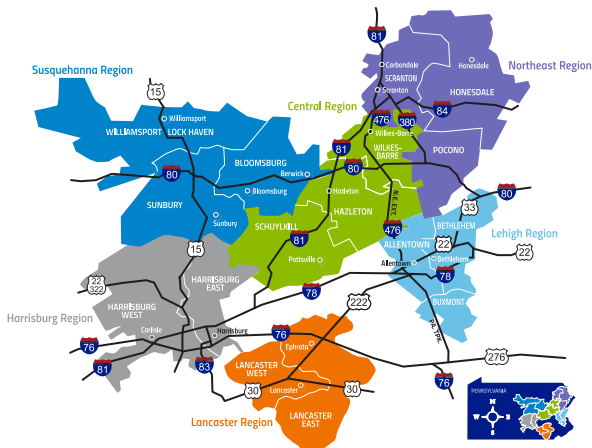

You can also contact us at
1-866-432-5501,
PPLEUBusinessSavings@pplweb.com,
or visit ppllectric.com/businessrebates.